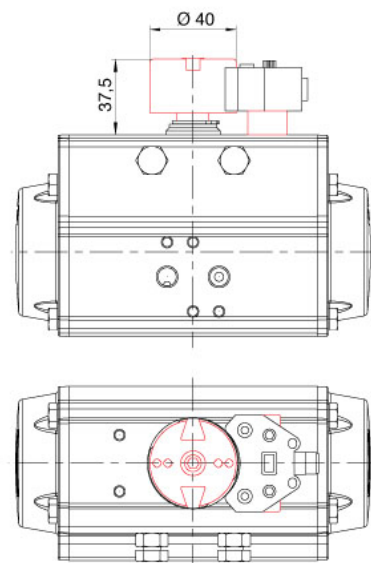

MOUNTING KIT FOR PEPPERL+FUCHS INDUCTIVE LIMIT SWITCHES

PEPPERL+FUCHS SERIE F25
PEPPERL+FUCHS MODEL F25

| CODE | ACTUATOR MOD. |
|--------|---------------|
| RI3371 | 52÷100 |