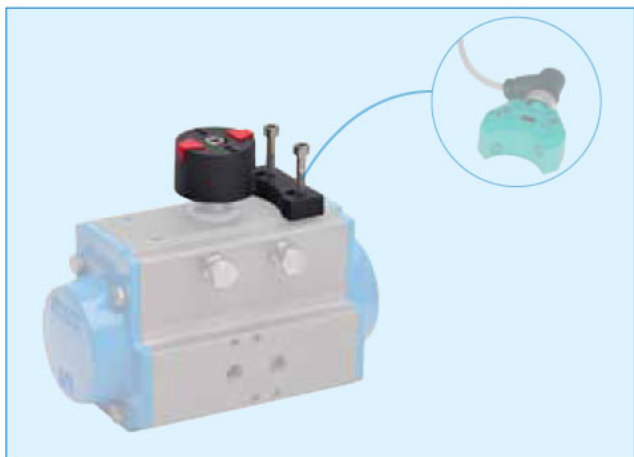

MOUNTING KIT FOR PEPPERL+FUCHS INDUCTIVE LIMIT SWITCHES

PEPPERL+FUCHS SERIE F25
PEPPERL+FUCHS MODEL F25

| CODE | ACTUATOR MOD. |
|--------|---------------|
| RI3371 | 52÷100 |